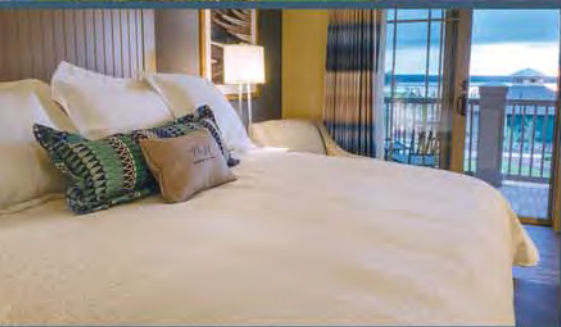

CHAUTAUQUA'S NEWEST LAKESIDE DESTINATION

Harbor Hotel

CHAUTAUQUA LAKE • CELORON, NEW YORK

TheChautauquaHarborHotel.com

- » Minutes from the National Comedy Center, Lucille Ball Desi Arnaz Museum, and Chautauqua Institution.
- » Enjoy glorious Chautauqua Lake sunsets from our beautiful private island.
- » The village of Celoron has over 2000 feet of public access lakefront with a seven-acre public park and is the childhood home of comedy legend Lucille Ball.
- » The nearby Lucille Ball Memorial Park has a boat launch, lighthouse, band shell, pavilion, picnic area, playground, and a community center.

Managed by:

HART **HOTELS**
HartHotels.com

To learn more about our other Harbor Hotels,
visit: www.HarborHotelCollection.com

*Located in a beautiful and quaint lakefront community
on the shores of historic Lake Chautauqua*

- ♦ 135 Deluxe guest rooms and suites – many with patios and views of Chautauqua Lake
- ♦ Pier Ballroom and Conference Center with 450 person capacity – banquet style and breakout meeting spaces – the perfect venue for Weddings, Business Meetings, and Special Events
- ♦ Breakfast, Lunch, and Dinner at Lake House Tap & Grille
- ♦ Our lakeside Carousel Bar overlooking beautiful Chautauqua Lake
- ♦ Indoor and Outdoor Pools and State-of-the-art Fitness Center
- ♦ Professional Concierge Services
- ♦ Business Center

10 Dunham Avenue • Celoron NY 14720
(716) 489-2800